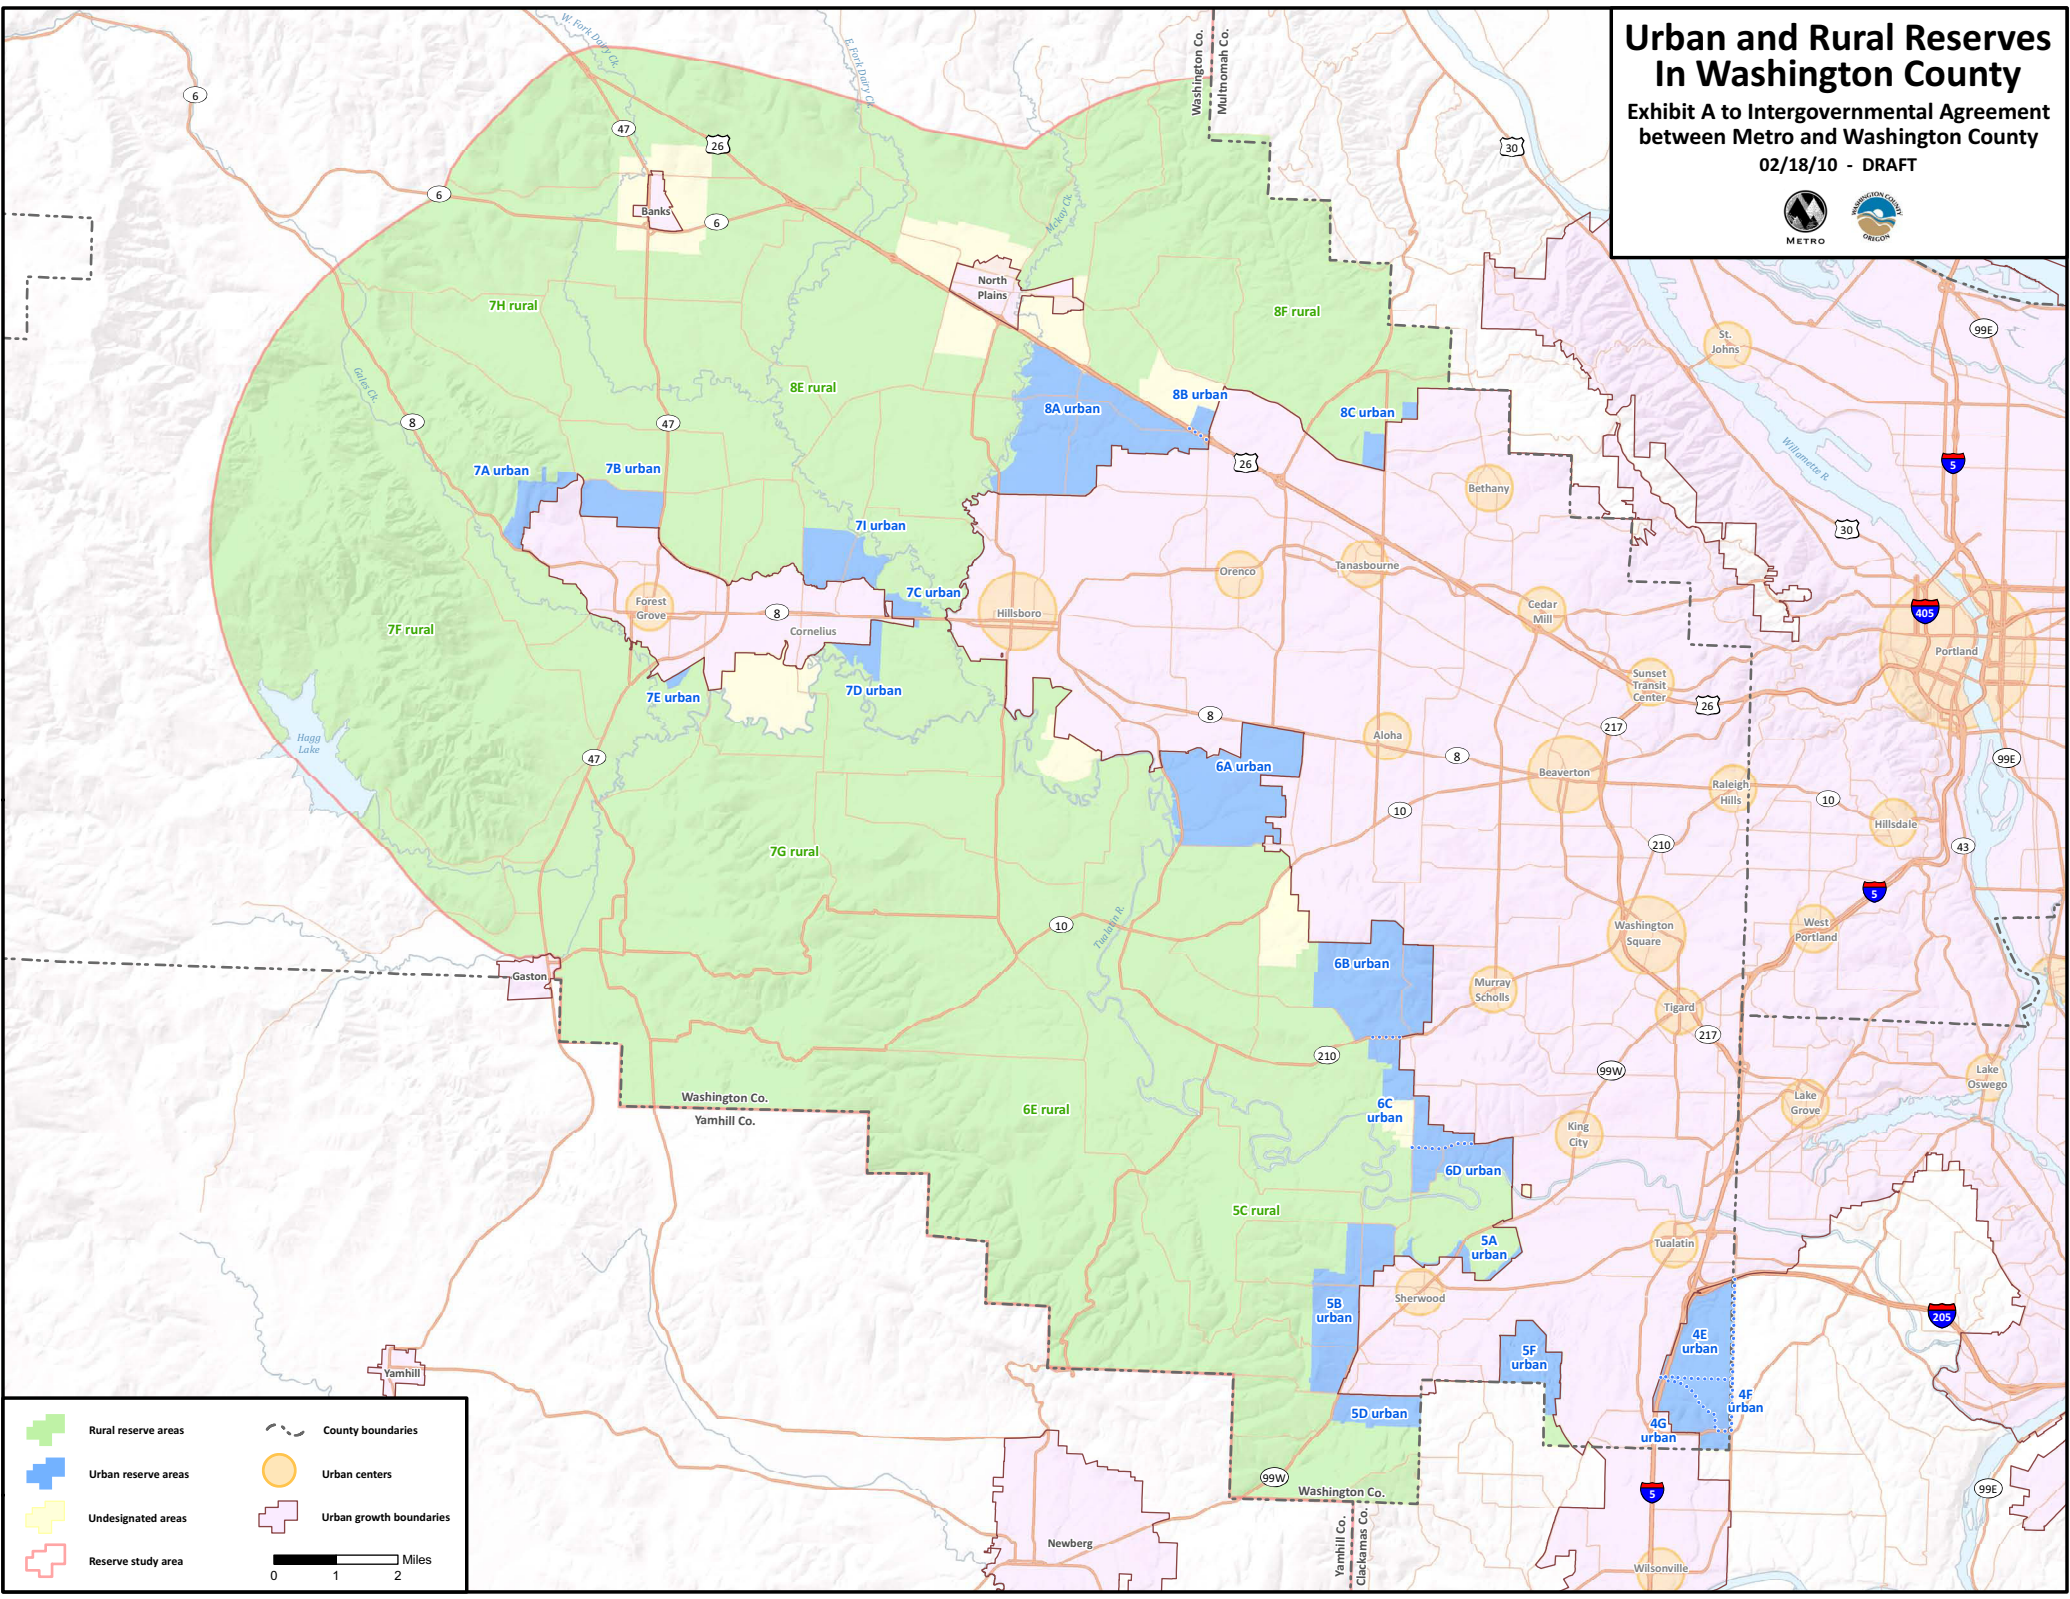

Urban and Rural Reserves In Washington County

Exhibit A to Intergovernmental Agreement
between Metro and Washington County

02/18/10 - DRAFT

	Rural reserve areas		County boundaries
	Urban reserve areas		Urban centers
	Undesignated areas		Urban growth boundaries
	Reserve study area		

0 1 2 Miles